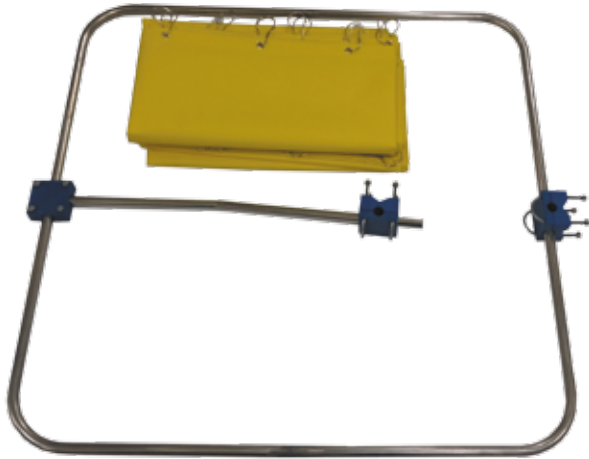

Dimension Error ±2%

■ Curtains Accessories

- Model **SB-1**
- Curtain Frame SUS304# stainless tube
- Curtain Yellow PVC material , 2 sets
- Moving Clip Easy to install or remove
- Fixed Shaft Install parallel or perpendicular to shower stand. Made with SUS304# stainless tube
- Fixed Clip MS plastic material , Include two kinds dimension 70x30 mm & 70x15 mm

## ■ Curtains Accessories

- Model **SB-1**
- Curtain Frame SUS304# stainless tube  
910(W)x910(D)mm
- Curtain Yellow PVC material , 2 sets  
Upper and lower with holes for installing curtain moving and fixing clips, by Velcros on both sides can combine two curtains to attach closely to avoid water splashing.
- Moving Clip Clip can be opened or closed easy to install or remove.
- Location Shaft Stainless SUS304# material, install in a vertical or horizontal position with the shower column pipe
- Fixed Clip MS plastic material, include two kinds of dimension 70x30 mm & 70x15 mm.