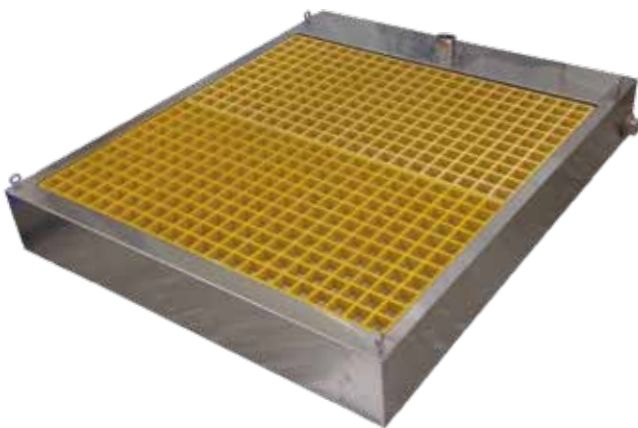

Dimension Error ±2%

■ Curtains Accessories

- Model **SB-1**
- Curtain Frame SUS304# stainless tube
- Curtain Yellow PVC material , 2 sets
- Moving Clip Easy to install or remove
- Fixed Shaft Install parallel or perpendicular to shower stand. Made with SUS304# stainless tube
- Fixed Clip MS plastic material , Include two kinds dimension 70x30 mm & 70x15 mm

## ■ Curtains Accessories

- Model **SB-1**
- Curtain Frame SUS304# stainless tube  
910(W)x910(D)mm
- Curtain Yellow PVC material , 2 sets  
Upper and lower with holes for installing curtain moving and fixing clips, by Velcros on both sides can combine two curtains to attach closely to avoid water splashing.
- Moving Clip Clip can be opened or closed easy to install or remove.
- Location Shaft Stainless SUS304# material, install in a vertical or horizontal position with the shower column pipe
- Fixed Clip MS plastic material, include two kinds of dimension 70x30 mm & 70x15 mm.

## ■ Bottom Drain Pan

- Model **SK-1** **SK-1F**
- Material SUS304# stainless
- Dimension 910(W)x1060(D)x150(H)mm
- Drain design At the right and left back side, each has 2" drainage hole with removable sieve that is easy to clean.
- Floor top Grid plate , FRP material , two pieces for easy cleaning
- Curtain fixed loop Non There are six sets of curtain fixed loops on the four corners and the middle of back side of the drain pan to fix the curtains
- Curtain fixed clip Non 6 sets of aluminum alloy material for anti-rust, for fixing the curtains on the fixed loop. It can be opened and closed freely, easy for installation and removal.